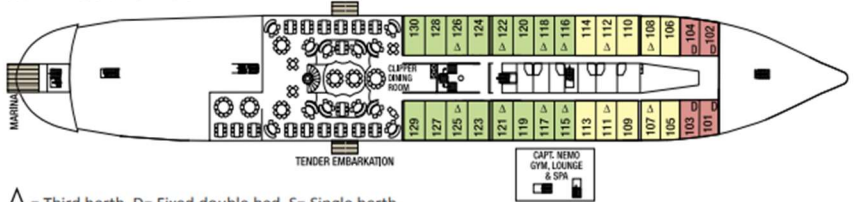

ROYAL CLIPPER DECKPLAN

Sun Deck

Main Deck

Clipper Deck

Commodore Deck

△ = Third berth D= Fixed double bed S= Single berth

OWNER'S SUITE

CLIPPER DECK

Deluxe outside suite (no private verandah), two double beds, separate sitting area, minibar, bathroom with whirlpool, room service.

DELUXE SUITE

MAIN DECK

Deluxe outside suite, private verandah, twin/double beds, sitting area, minibar, bathroom with whirlpool and room service.

CATEGORY 1

MAIN DECK

Deluxe deck cabin, double beds, minibar, bathroom with whirlpool, cabin doors open onto deck.

CATEGORY 2

CLIPPER DECK

Large outside cabin, two lower beds, double bed, or triple berths, bathroom with shower.