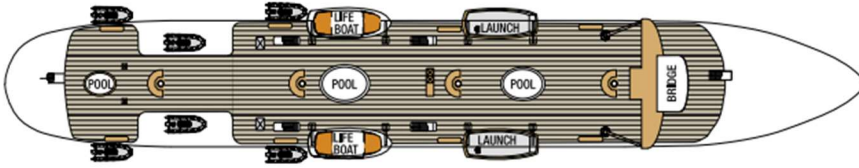

ROYAL CLIPPER DECKPLAN

Sun Deck

Main Deck

Clipper Deck

Commodore Deck

△ = Third berth D= Fixed double bed S= Single berth

OWNER'S SUITE

CLIPPER DECK

Deluxe outside suite (no private verandah), two double beds, separate sitting area, minibar, bathroom with whirlpool, room service.

DELUXE SUITE

MAIN DECK

Deluxe outside suite, private verandah, twin/double beds, sitting area, minibar, bathroom with whirlpool and room service.

CATEGORY 1

MAIN DECK

Deluxe deck cabin, double beds, minibar, bathroom with whirlpool, cabin doors open onto deck.

CATEGORY 2

CLIPPER DECK

Large outside cabin, two lower beds, double bed, or triple berths, bathroom with shower.