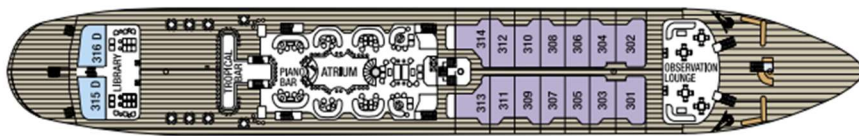

ROYAL CLIPPER DECKPLAN

Sun Deck

Main Deck

Clipper Deck

Commodore Deck

△ = Third berth D= Fixed double bed S= Single berth

OWNER'S SUITE

CLIPPER DECK

Deluxe outside suite (no private verandah), two double beds, separate sitting area, minibar, bathroom with whirlpool, room service.

DELUXE SUITE

MAIN DECK

Deluxe outside suite, private verandah, twin/double beds, sitting area, minibar, bathroom with whirlpool and room service.

CATEGORY 1

MAIN DECK

Deluxe deck cabin, double beds, minibar, bathroom with whirlpool, cabin doors open onto deck.

CATEGORY 2

CLIPPER DECK

Large outside cabin, two lower beds, double bed, or triple berths, bathroom with shower.