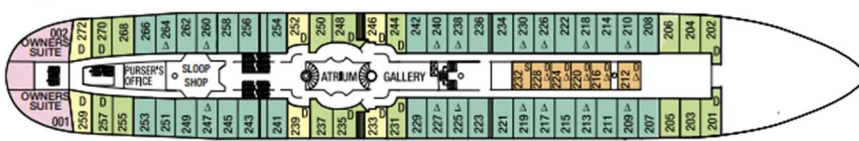

ROYAL CLIPPER DECKPLAN

Sun Deck

Main Deck

Clipper Deck

Commodore Deck

△ = Third berth D= Fixed double bed S= Single berth

OWNER'S SUITE

CLIPPER DECK

Deluxe outside suite (no private verandah), two double beds, separate sitting area, minibar, bathroom with whirlpool, room service.

DELUXE SUITE

MAIN DECK

Deluxe outside suite, private verandah, twin/double beds, sitting area, minibar, bathroom with whirlpool and room service.

CATEGORY 1

MAIN DECK

Deluxe deck cabin, double beds, minibar, bathroom with whirlpool, cabin doors open onto deck.

CATEGORY 2

CLIPPER DECK

Large outside cabin, two lower beds, double bed, or triple berths, bathroom with shower.