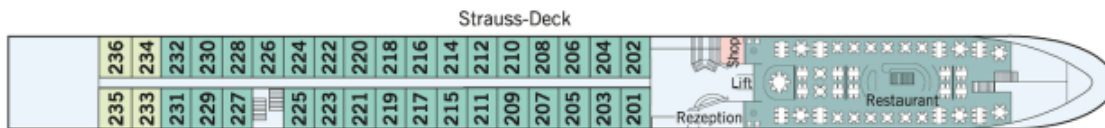

Bucharest to Vienna

MS AMADEUS SILVER II

18 Days | May 25 to June 11, 2021

- Amadeus Suite
- Stateroom A-1
- Stateroom B-1
- Stateroom B-4
- Stateroom C-1
- Stateroom C-4