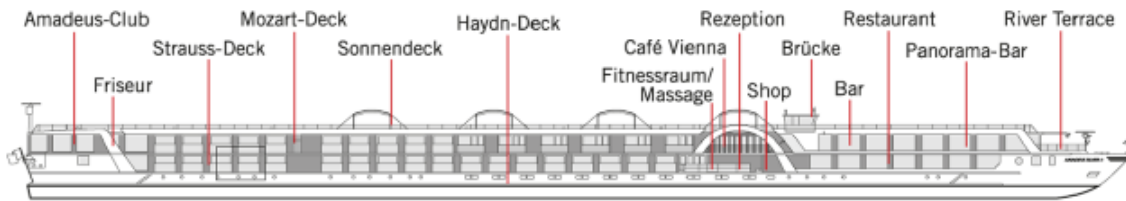

Bucharest to Vienna

MS AMADEUS SILVER II

18 Days | May 25 to June 11, 2021

- Amadeus Suite
- Stateroom A-1
- Stateroom B-1
- Stateroom B-4
- Stateroom C-1
- Stateroom C-4