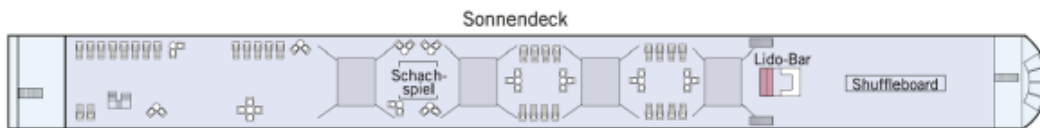

Bucharest to Vienna

MS AMADEUS SILVER II

18 Days | May 25 to June 11, 2021

- Amadeus Suite
- Stateroom A-1
- Stateroom B-1
- Stateroom B-4
- Stateroom C-1
- Stateroom C-4