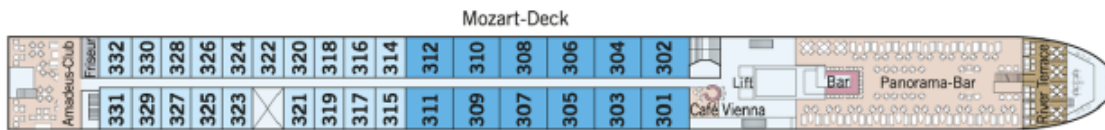

Bucharest to Vienna

MS AMADEUS SILVER II

18 Days | May 25 to June 11, 2021

- Amadeus Suite
- Stateroom A-1
- Stateroom B-1
- Stateroom B-4
- Stateroom C-1
- Stateroom C-4