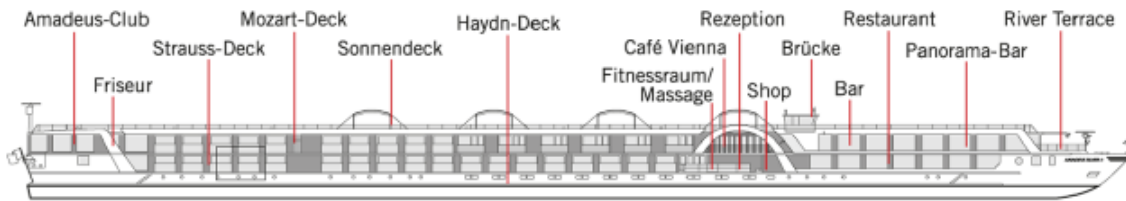

Bavaria & Blue Danube

MS AMADEUS SILVER II

14 Days | September 16-29, 2022

- Amadeus Suite
- Stateroom A-1
- Stateroom B-1
- Stateroom B-4
- Stateroom C-1
- Stateroom C-4