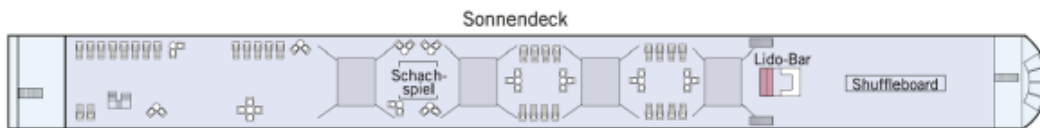

Bavaria & Blue Danube

MS AMADEUS SILVER II

14 Days | September 16-29, 2022

- Amadeus Suite
- Stateroom A-1
- Stateroom B-1
- Stateroom B-4
- Stateroom C-1
- Stateroom C-4