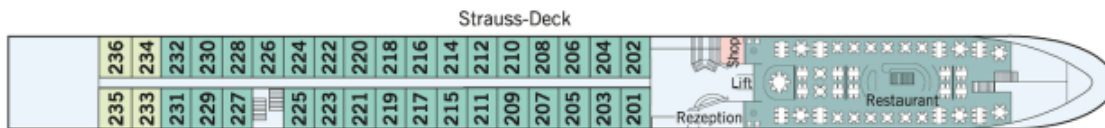

Bavaria & Blue Danube

MS AMADEUS SILVER II

14 Days | September 16-29, 2022

- Amadeus Suite
- Stateroom A-1
- Stateroom B-1
- Stateroom B-4
- Stateroom C-1
- Stateroom C-4