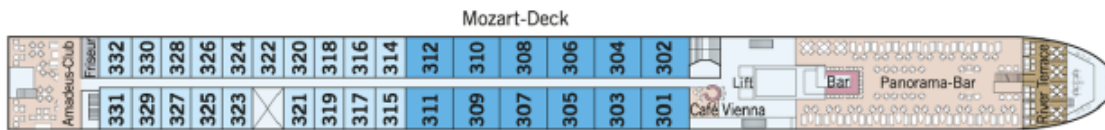

Bavaria & Blue Danube

MS AMADEUS SILVER II

14 Days | September 16-29, 2022

- Amadeus Suite
- Stateroom A-1
- Stateroom B-1
- Stateroom B-4
- Stateroom C-1
- Stateroom C-4